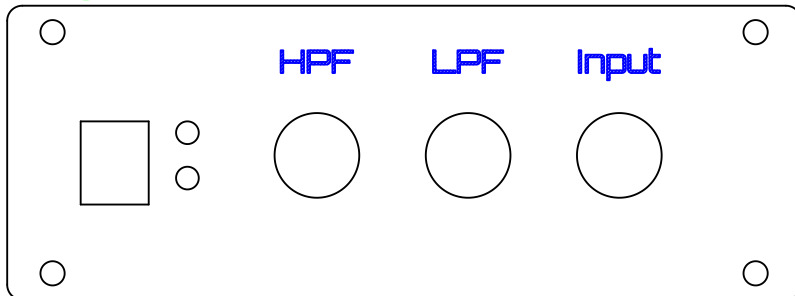

Use with Fischer Elektronik KOH-2100 & KOH-1100

Frontplate for NRJ6-HF

Frontplate for Lumberg 1503-17

Spacers for recessed NRJ6-HF, 2mm thick material!

Backplate for NRJ6-HF

Backplate for Lumberg 1503-17